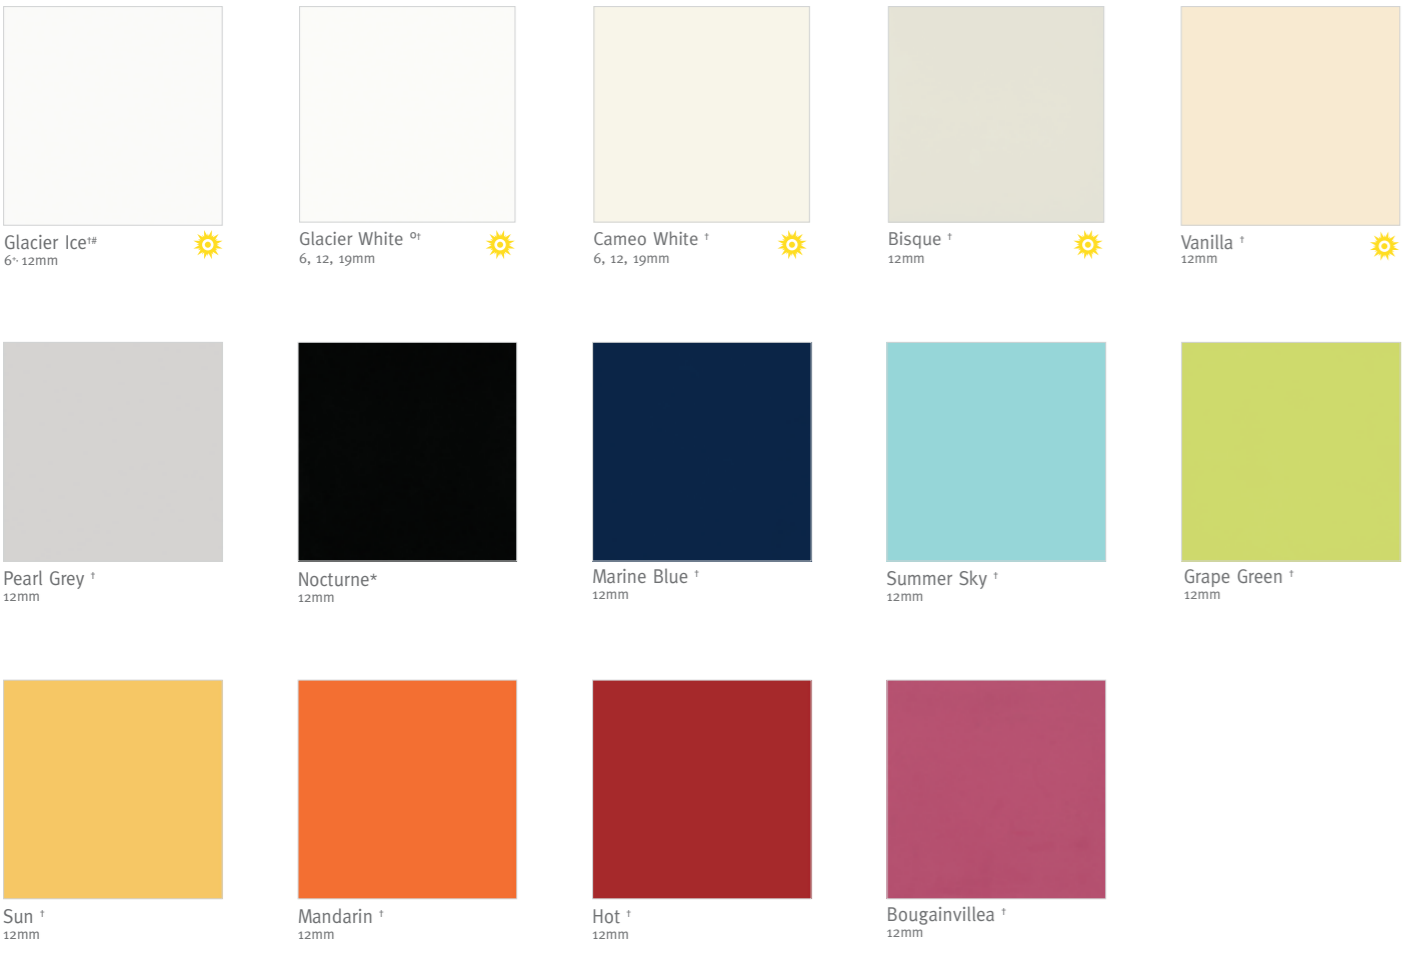

ORGANICS

A collection of leading-edge aesthetics inspired by the subtleties of nature and fine design, yet retain the time-tested elegance and performance of DuPont™ Corian® solid surfaces.

SOLID

Colours of Corian®

ESSENTIALS

A collection of the most popular colours of Corian® at competitive prices.

To request your Corian® sample and brochure please call 1300 795 044 or visit www.corian.com.au

For more information
1300 795 044
www.corian.com.au