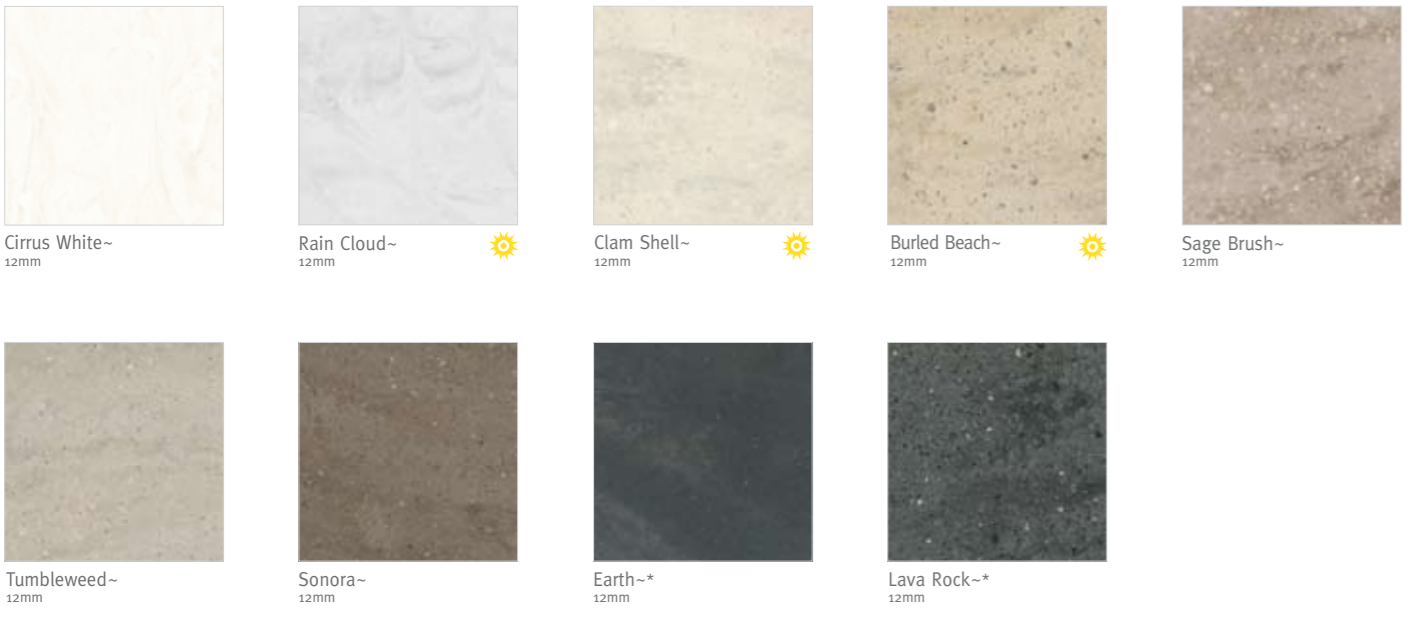

ORGANICS

A collection of leading-edge aesthetics inspired by the subtleties of nature and fine design, yet retain the time-tested elegance and performance of DuPont™ Corian® solid surfaces.