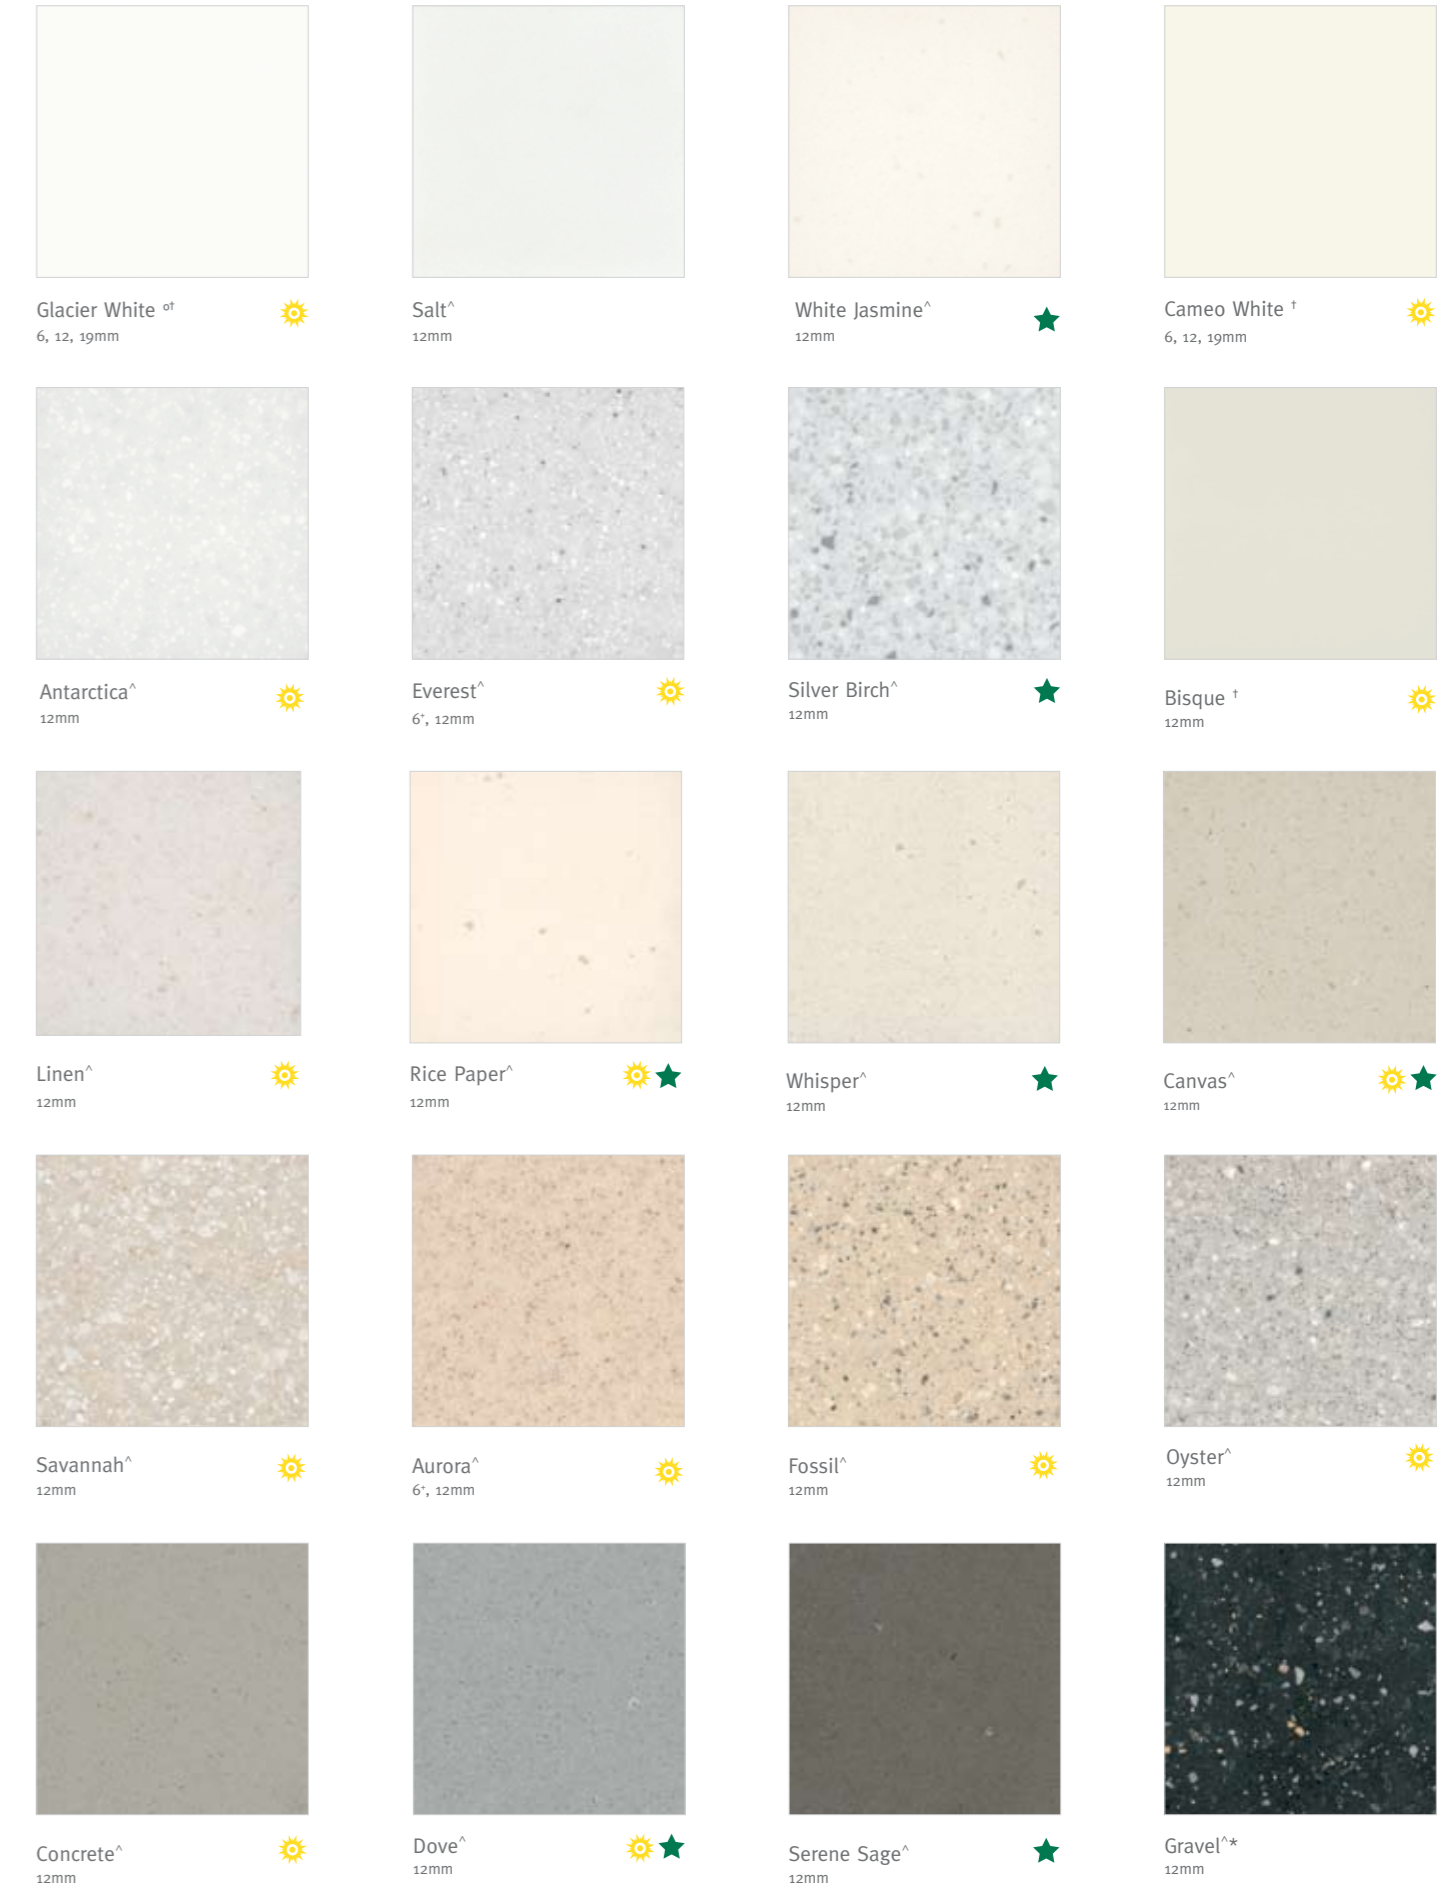

Colours of Corian®

ESSENTIALS

A collection of the most popular colours of Corian® at competitive prices.

To request your Corian® sample and brochure please call 1300 795 044 or visit www.corian.com.au

For more information
1300 795 044
www.corian.com.au